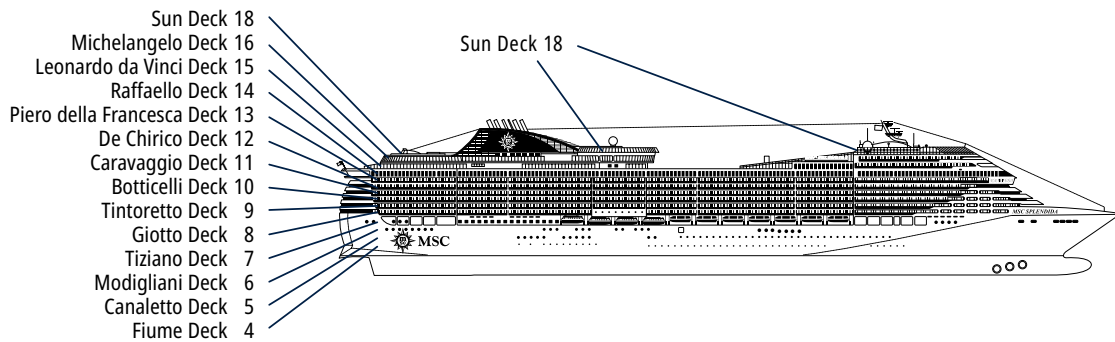

# TECHNICAL CHARACTERISTICS OF THE SHIP

THE PURPLE JAZZ BAR

TECHNICAL CHARACTERISTICS OF THE SHIP	
GROSS TONNAGE	137.936
LENGTH / BEAM / HEIGHT	333,30 m / 37,92 m / 67,69 m
SURFACE AREA	450.000 m <sup>2</sup> , included 27.000 m <sup>2</sup> public area
DECKS	18, included 14 for guests
LIFTS	25, included 15 for guests (2 panoramic and 1 for the MSC Yacht Club)
VOLTAGE (IN CABIN)	110/220 volts
MAXIMUM SPEED	23,78 knots
STABILISERS	Stabilized with 2 fins
NUMBER OF PASSENGERS	4.363
NUMBER OF CABINS	1.637, included 43 for guests with disabilities or reduced mobility
CREW MEMBERS	Approx. 1.370
POOLS	5, included 1 with sliding roof, 1 for children and 1 for the MSC Yacht Club
WHIRLPOOLS	12 whirlpool baths
ENVIRONMENTAL TECHNOLOGY	AWT-Advanced Water Treatment, Energy Saving & Monitoring System, Clean Ship 2