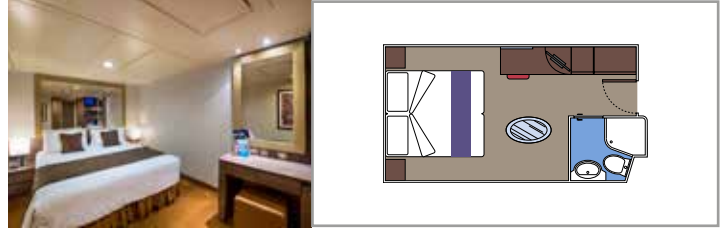

DELUXE INTERIOR

IR1

≈17 5-9 4

› Low deck location

The images are representative only. Size, layout and furniture may vary (within the same cabin category).

Cabin size (m²)

Balcony size (m²)

Deck location

Accommodating up to