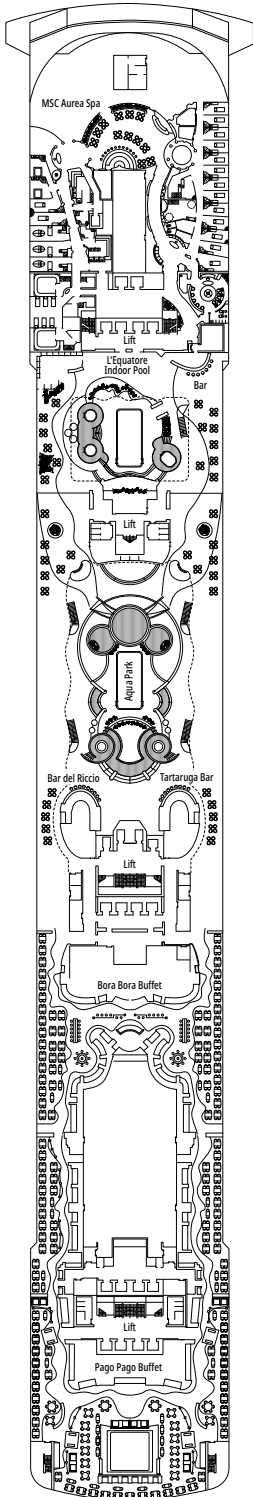

DECK 14
RAFFAELLO