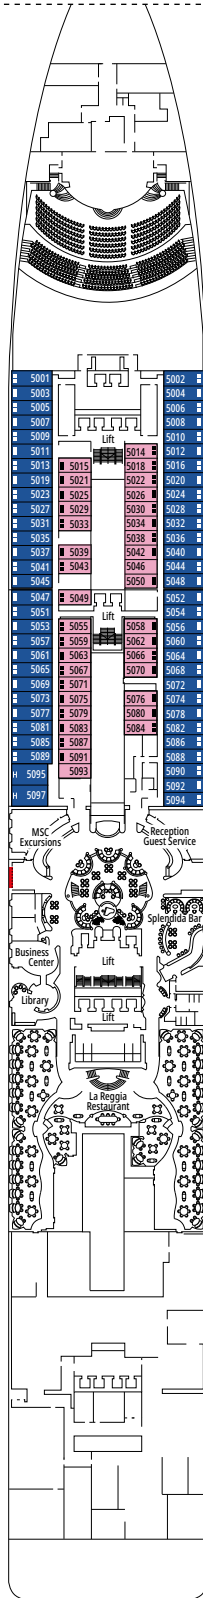

ROYAL PALM CASINO