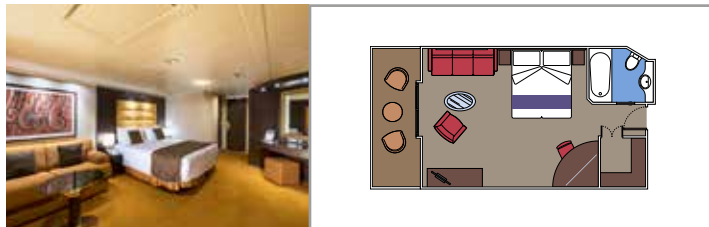

PREMIUM SUITE AUREA

SL1

≈29-33
≈4-6
10-12
3