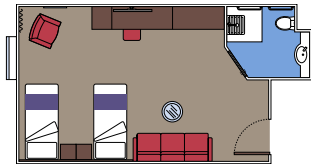

OCEAN VIEW

Available in:

- › **Premium Ocean View (OL1)**
  cabin size ≈32m²; medium deck location (deck 5)