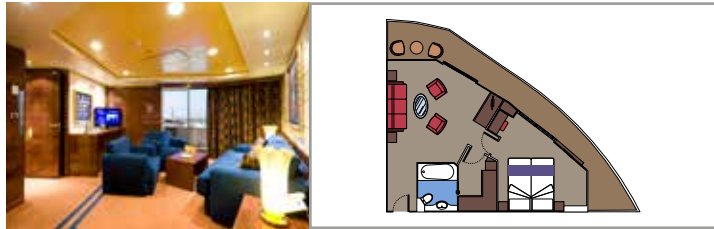

**MSC YACHT CLUB ROYAL SUITE YC3**

 ≈36
  ≈16
  16
  3

- › Balcony with dining table
- › Separate living area and dining room
- › Walk-in wardrobes

**MSC YACHT CLUB EXECUTIVE & FAMILY SUITE YC2**

 ≈45-53
  12
  3