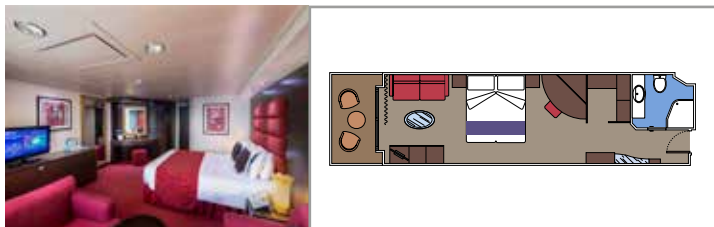

PREMIUM SUITE AUREA WITH SEALED WINDOW

SLS

≈25-31
9-11
4

› Sealed panoramic window