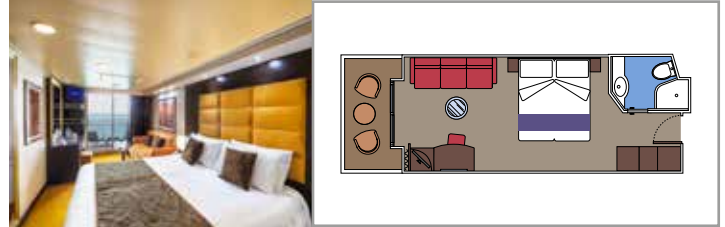

PREMIUM BALCONY BL3

BL3

≈19
≈4
12-13
4

› High deck location