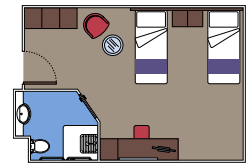

INTERIOR

Available in:

- › **Deluxe Interior (IR2)**
  cabin size ≈25m²; medium deck location (deck 10-12)
- › **Deluxe Interior (IR1)**
  cabin size ≈25m²; low deck location (deck 8-9)

The images are representative only. Size, layout and furniture may vary (within the same cabin category).

FACILITIES FOR GUESTS WITH DISABILITIES OR REDUCED MOBILITY

Cabin door width	81,5 cm
Bathroom door width	90 cm
Size of cabin (floor space)	≈ 20 to ≈ 33 m²
Size of bathroom	4,1 m²
Is there a fold-down seat in the shower?	Yes
Height of seat from the floor	44 cm
Does the WC seat have grab rails?	Yes
Are wheelchairs available on board?	In limited numbers*
Are all decks/public areas accessible?	Yes
Are all lifeboats wheelchair-accessible?	No**
Do the lifts have deck indicators?	Visual, Audio & Braille
Can severely visually impaired/blind guests be catered for on the cruise?	Only with full-time carer

* Only for embarkation, disembarkation and emergencies.

** In the event of an emergency, dedicated personnel will help guests with disabilities or reduced mobility to board lifeboats.