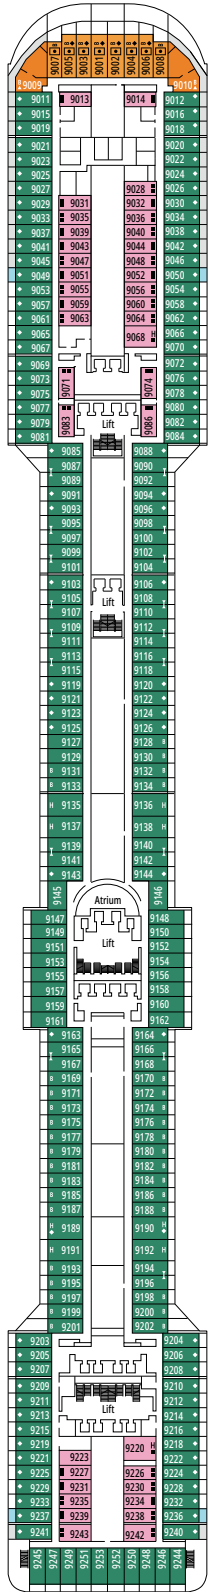

BUTCHER'S CUT