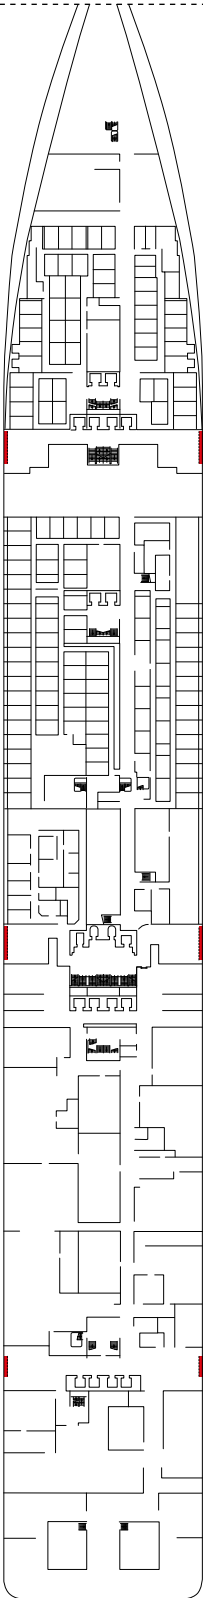

L'ESPRESSO COFFEE BAR