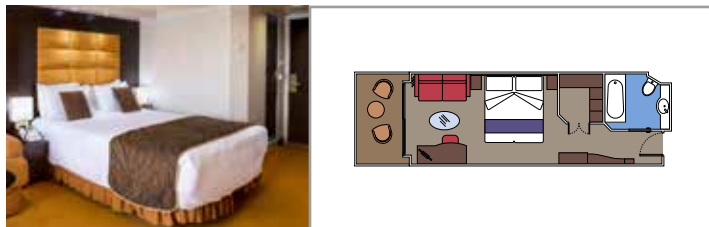

## INCLUDED FACILITIES

- Some Suites have a panoramic sealed window
- Spacious wardrobe
- Sitting area with sofa
- Comfortable double bed or single beds (on request)
- Bathroom with bathtub, vanity area with hairdryer
- Interactive TV, telephone, safe, minibard and air conditioning
- Wifi connection available (for a fee)

### DELUXE SUITE AUREA WITH SEALED WINDOW

SRS

 ≈22-23
  10-11
  2

› Sealed panoramic window

The images are representative only. Size, layout and furniture may vary (within the same cabin category).

 Cabin size (m<sup>2</sup>)